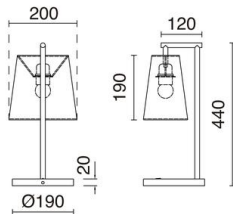

GENERAL DATA

Category	Floor and Table lamps
Family	Nemo
Finish	[02] Black / [D4] Marrón "Dreams"
Location	Indoor
Installation	Table lamp
Body material	Steel
Lampshade material	Tejido sintético
EAN	8433264164256

LIGHT SOURCES AND BEAMS

Sources	E27 CFL G45/HAL/LED Bulb 40W max.
Lamp included	No
Beam	Diffuse

TECHNICAL DATA

Dimensions	Length x Width x Height (mm): 190 x 200 x 440
IP	IP20
Protection class	Class II
Frequency	50/60 Hz
Input voltage	110-240V AC V
Weight	1.8 Kg
Lead wire length	1,500.0 mm