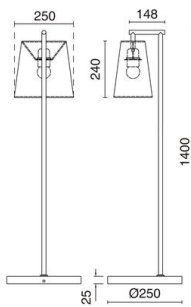

# NEMO 1017C-G05X1A-01-D1

Floor lamp NEMO E27 40W White Blanco "Dreams"

The Nemo family, manufactured in steel, is composed of appliance, desktop and lounge foot. It is an ideal option for hospitality projects where you can apply all the modalities of this luminaire. Available in different combinations of screen finishes (white, beige, black and brown) and base (black and white).

## GENERAL DATA

Category	Floor and Table lamps
Family	Nemo
Finish	[01] White / [D1] Blanco "Dreams"
Location	Indoor
Installation	Floor
Body material	Steel
Lampshade material	Tejido sintético
EAN	8433264164263

## TECHNICAL DATA

Dimensions	Length x Width x Height (mm): 250 x 280 x 1400
IP	IP20
Protection class	Class II
Frequency	50/60 Hz
Input voltage	110-240V AC V
Weight	3.2 Kg
Lead wire length	2,000.0 mm