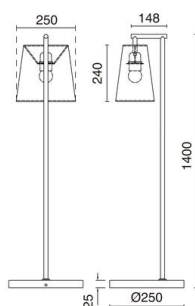

## GENERAL DATA

Category	Floor and Table lamps
Family	Nemo
Finish	[01] White / [D3] Marron "Dreams"
Location	Indoor
Installation	Floor
Body material	Steel
Lampshade material	Tejido sintético
EAN	8433264164287

## TECHNICAL DATA

Dimensions	Length x Width x Height (mm): 250 x 280 x 1400
IP	IP20
Protection class	Class II
Frequency	50/60 Hz
Input voltage	110-240V AC V
Weight	3.2 Kg
Lead wire length	2,000.0 mm