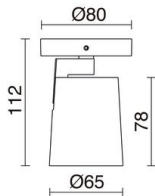

GENERAL DATA

Category	Spotlights
Family	Ten
Finish	[01] White
Location	Indoor
Installation	Ceiling
Body material	Aluminum
EAN	8433264160722

LIGHT SOURCES AND BEAMS

Sources	GU10 LED Bulb 7.5W max.
Lamp included	No
Beam	Rotosimétrica

TECHNICAL DATA

Dimensions	Height x Diameter (mm): 112 x 80
IP	IP20
Protection class	Class I
Frequency	50/60 Hz
Input voltage	110-240V AC V
Weight	0.25 Kg
Tilt angle	90.0 °
Rotation angle	355.0 °

NOTES

Lamp not included