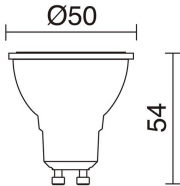

GENERAL DATA

Category	Spotlights
Family	Ten
Finish	[01] White
Location	Indoor
Installation	Ceiling
Body material	Aluminum
EAN	8433264160722

LIGHT SOURCES AND BEAMS

Sources	GU10 LED Bulb 7.5W max.
Lamp included	No
Beam	Rotosimétrica

TECHNICAL DATA

Dimensions	Height x Diameter (mm): 112 x 80
IP	IP20
Protection class	Class I
Frequency	50/60 Hz
Input voltage	110-240V AC V
Weight	0.25 Kg
Tilt angle	90.0 °
Rotation angle	355.0 °

NOTES

Lamp not included

TEN 1021A-G21X1A-01

Surface Mounted Spotlight TEN GU10 7.50W 90° White

RECOMMENDED ACCESSORIES

578A-L2105A-02
Lamp LED PRO GU10 LED Bulb
4.50W 300lm CRI80 4000K 38°
White

Input voltage	110-240V AC
Frequency	50/60
Wattage (W)	4.5
IP	IP20
Protection class	Class I