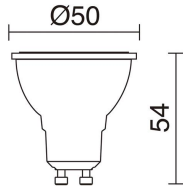

GENERAL DATA

Category	Spotlights
Family	Ten
Finish	[02] Black
Location	Indoor
Installation	Ceiling
Body material	Aluminum
EAN	8433264160739

LIGHT SOURCES AND BEAMS

Sources	GU10 LED Bulb 7.5W max.
Lamp included	No
Beam	Rotosimétrica

TECHNICAL DATA

Dimensions	Height x Diameter (mm): 112 x 80
IP	IP20
Protection class	Class I
Frequency	50/60 Hz
Input voltage	110-240V AC V
Weight	0.25 Kg
Tilt angle	90.0 °
Rotation angle	355.0 °

NOTES

Lamp not included

TEN 1021A-G21X1A-02

Surface Mounted Spotlight TEN GU10 7.50W 90° Black

RECOMMENDED ACCESSORIES

578A-L2105A-02

Lamp LED PRO GU10 LED Bulb
4.50W 300lm CRI80 4000K 38°
White

Input voltage	110-240V AC
Frequency	50/60
Wattage (W)	4.5
IP	IP20
Protection class	Class I