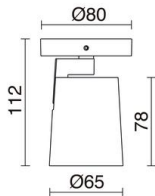

GENERAL DATA

Category	Spotlights
Family	Ten
Finish	[02] Black
Location	Indoor
Installation	Ceiling
Body material	Aluminum
EAN	8433264160739

LIGHT SOURCES AND BEAMS

Sources	GU10 LED Bulb 7.5W max.
Lamp included	No
Beam	Rotosimétrica

TECHNICAL DATA

Dimensions	Height x Diameter (mm): 112 x 80
IP	IP20
Protection class	Class I
Frequency	50/60 Hz
Input voltage	110-240V AC V
Weight	0.25 Kg
Tilt angle	90.0 °
Rotation angle	355.0 °

NOTES

Lamp not included