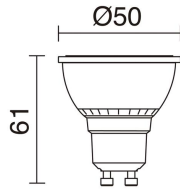

GENERAL DATA

Category	Spotlights
Family	Ten
Finish	[02] Black
Location	Indoor
Installation	Ceiling
Body material	Aluminum
EAN	8433264160739

LIGHT SOURCES AND BEAMS

Sources	GU10 LED Bulb 7.5W max.
Lamp included	No
Beam	Rotosimétrica

TECHNICAL DATA

Dimensions	Height x Diameter (mm): 112 x 80
IP	IP20
Protection class	Class I
Frequency	50/60 Hz
Input voltage	110-240V AC V
Weight	0.25 Kg
Tilt angle	90.0 °
Rotation angle	355.0 °

NOTES

Lamp not included

TEN 1021A-G21X1A-02

Surface Mounted Spotlight TEN GU10 7.50W 90° Black

RECOMMENDED ACCESSORIES

578A-L2105A-02

Lamp LED PRO GU10 LED Bulb
4.50W 300lm CRI80 4000K 38°
White

Input voltage	110-240V AC
Frequency	50/60
Wattage (W)	4.5
IP	IP20
Protection class	Class I