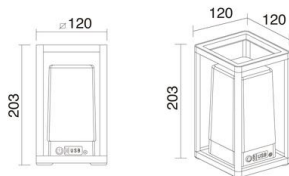

LIGHT SOURCES AND BEAMS

Sources	LED SMD RGBW 5W max. 400lm 3000K CRI80
Total flux	270 lm
Energy efficiency	G

TECHNICAL DATA

Dimensions	Length x Width x Height (mm): 120 x 120 x 203
IP	IP44
Protection class	Class III
Frequency	50/60 Hz
Input voltage	5V DC V
Auxiliary gear	Battery charger
Rechargeable	With charger
Charger connector type	microUSB
USB ports charging devices	(1) x 5V 1000mA
Battery charge time	5.0 h
Battery autonomy	8.0 h
Battery output voltage	5.0 V
Operating temperature range	-20 - 40 °C
Power switches	1
Lifetime	25,000 h
LED lifetime L	80
LED lifetime B	50
Weight	0.701 Kg