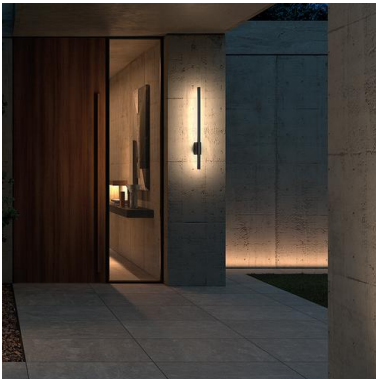

TECHNICAL DATA

Dimensions	Height x Width x Length (mm): 800 x 45 x 95
IP	IP65
Protection class	Class I
Frequency	50/60 Hz
Input voltage	220-240V AC V
Total wattage	12 W
Output current	350 mA
Power factor	0.8
Auxiliary gear	Driver integrado
Auxiliary equipment brand	Ledriver
Lifetime	50.000 h
LED lifetime L	70
LED lifetime B	50
Lead wire length	300.0 mm
Anchorage included	Yes