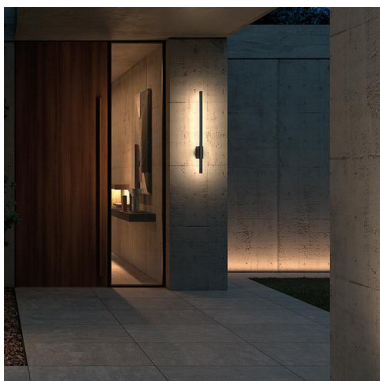

TECHNICAL DATA

Dimensions	Height x Width x Length (mm): 800 x 45 x 95
IP	IP65
Protection class	Class I
Frequency	50/60 Hz
Input voltage	220-240V AC V
Output current	350 mA
Power factor	0.8
Auxiliary gear	Driver integrado
Auxiliary equipment brand	Ledriver
Lifetime	50.000 h
LED lifetime L	70
LED lifetime B	50
Lead wire length	300.0 mm
Anchorage included	Yes