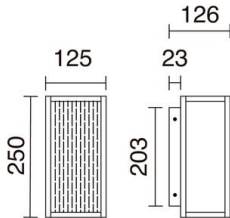

# SIMIL 1027A-L3107BX0-04 Wall Bracket SIMIL IP54 LED SMD 6.50W 1020lm CRI80 3000K 50° Anthracite Efecto madera Cerezo

The family Simil by Dopo Lighting consists of a bollard 500mm and a wall bracket. Both with IP54, LED technology and a colour temperature of 3000K. What stands out the most about this family is its modern style, and at the same time, inspired by nature thanks to the wood effect. Perfect lighting for residential areas, hotels and rural tourism accommodation. Includes stagnant connection box with double input.

## GENERAL DATA

Category	Surface
Family	Simil
Finish	[04] Anthracite / [93] Efecto madera Cerezo
Location	Outdoor
Installation	Wall
Body material	Aluminum, Vinilo SPC
Diffuser material	Opal polycarbonate
EAN	8433264351489

## TECHNICAL DATA

Dimensions	Length x Width x Depth (mm): 250 x 125 x 126
IP	IP54
Protection class	Class I
Frequency	50/60 Hz
Input voltage	220-240V AC V
Total wattage	7 W
Power factor	0.9
Auxiliary gear	Driver integrado
Auxiliary equipment brand	Kegu
Lifetime	30.000 h
LED lifetime L	70
LED lifetime B	50
Cable outlets	2
Anchorage included	Yes