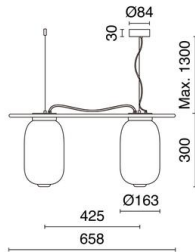

KRISTA 1028E-L38RCB-02-06

Suspended Lamp KRISTA D163 Phase cut C LED SMD AC 2x10W
830lm CRI90 2700K Black Blue

Exo Lighting introduces the product range KRISTA consisting of suspension, wall lamp and table lamps. Made of steel, beech wood handle and glass diffuser. It has LED SMD technology and CTT temperature 2700K. Its original design made of glass will allow you to decorate restaurant areas, hotels or residential spaces that require a sophisticated touch and a warm atmosphere. The KRISTA family is available in different sizes, in blue, green and grey finishes.

GENERAL DATA

Category	Pendant
Family	Krista
Finish	[02] Black / [06] Blue
Location	Indoor
Installation	Ceiling
Body material	Steel
Diffuser material	Crystal
EAN	8433264353544

LIGHT SOURCES AND BEAMS

Sources	LED SMD AC 2x 10W 2x 830lm 2700K CRI90
Energy efficiency	G (2700K)
Beam	Diffuse

TECHNICAL DATA

Dimensions	Length x Width x Height x Height 2 (mm): 658 x 163 x 300 x 1630
IP	IP20
Protection class	Class I
Frequency	50/60 Hz
Dimmable	Phase cut C
Input voltage	220-240V AC V
Power factor	0.5
Lifetime	50.000 h
LED lifetime L	70
LED lifetime B	10

Krista D240x1
Corte de fase C

Krista D240x2
Corte de fase C

Krista D240x3
Corte de fase C

Krista T
D240x1

Krista W
D183x1