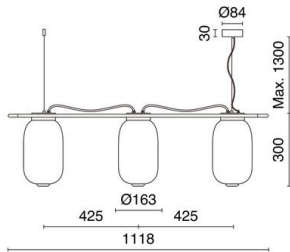

KRISTA 1028F-L38RCB-02-06

Suspended Lamp KRISTA D163 Phase cut C LED SMD AC 3x10W
830lm CRI90 2700K Black Blue

Exo Lighting introduces the product range KRISTA consisting of suspension, wall lamp and table lamps. Made of steel, beech wood handle and glass diffuser. It has LED SMD technology and CTT temperature 2700K. Its original design made of glass will allow you to decorate restaurant areas, hotels or residential spaces that require a sophisticated touch and a warm atmosphere. The KRISTA family is available in different sizes, in blue, green and grey finishes.

GENERAL DATA

Category	Pendant
Family	Krista
Finish	[02] Black / [06] Blue
Location	Indoor
Installation	Ceiling
Body material	Steel
Diffuser material	Crystal
EAN	8433264353551

LIGHT SOURCES AND BEAMS

Sources	LED SMD AC 3x 10W 3x 830lm 2700K CRI90
Energy efficiency	G (2700K)
Beam	Diffuse

TECHNICAL DATA

Dimensions	Length x Width x Height x Height 2 (mm): 1118 x 163 x 300 x 1630
IP	IP20
Protection class	Class I
Frequency	50/60 Hz
Dimmable	Phase cut C
Input voltage	220-240V AC V
Power factor	0.5
Lifetime	50.000 h
LED lifetime L	70
LED lifetime B	10

Krista D240x1
Corte de fase C

Krista D240x2
Corte de fase C

Krista D240x3
Corte de fase C

Krista T
D240x1

Krista W
D183x1