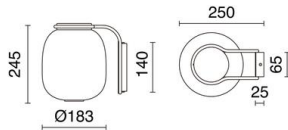

KRISTA 1028G-L38RCB-02-06 Wall Bracket KRISTA D183 Phase cut C LED SMD AC 10W 830lm 2700K Blue Black

Exo Lighting introduces the product range KRISTA consisting of suspension, wall lamp and table lamps. Made of steel, beech wood handle and glass diffuser. It has LED SMD technology and CTT temperature 2700K. Its original design made of glass will allow you to decorate restaurant areas, hotels or residential spaces that require a sophisticated touch and a warm atmosphere. The KRISTA family is available in different sizes, in blue, green and grey finishes.

GENERAL DATA

Category	Surface
Family	Krista
Finish	[06] Blue / [02] Black
Location	Indoor
Installation	Wall
Body material	Steel
Diffuser material	Crystal
EAN	8433264353513

LIGHT SOURCES AND BEAMS

Sources	LED SMD AC 10W 830lm 2700K
Energy efficiency	G (2700K)
Beam	Diffuse

TECHNICAL DATA

Dimensions	Width x Depth x Height (mm): 183 x 250 x 245
IP	IP20
Protection class	Class I
Frequency	50/60 Hz
Dimmable	Phase cut C
Input voltage	220-240V AC V
Power factor	0.5
Lifetime	50,000 h
LED lifetime L	70
LED lifetime B	10

Krista D240x1 Krista D240x2 Krista D240x3 Krista T
Corte de fase C Corte de fase C Corte de fase C D240x1