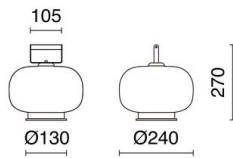

# KRISTA 1028K-L38RCB-02-FG Table lamp KRISTA D240 LED SMD AC 10W 830lm CRI90 2700K Fumé gris Black

Exo Lighting introduces the product range KRISTA consisting of suspension, wall lamp and table lamps. Made of steel, beech wood handle and glass diffuser. It has LED SMD technology and CTT temperature 2700K. Its original design made of glass will allow you to decorate restaurant areas, hotels or residential spaces that require a sophisticated touch and a warm atmosphere. The KRISTA family is available in different sizes, in blue, green and grey finishes.

## TECHNICAL DATA

Dimensions	Diameter x Height (mm): 240 x 270
IP	IP20
Protection class	Class II
Frequency	50/60 Hz
Input voltage	220-240V AC V
Power factor	0.5
Power switches	1
Lifetime	50.000 h
LED lifetime L	70
LED lifetime B	10

Krista D240x1    Krista D240x2    Krista D240x3    Krista W  
Corte de fase C    Corte de fase C    Corte de fase C    D183x1