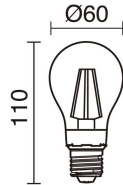

632C-L0506B-01
Lamp LED FILAMENT E27 LED
Bulb 6W 800lm CRI80 2700K 360°

Input voltage	110-240V AC
Frequency	50/60
Wattage (W)	6.0
IP	IP20
Protection class	Class I