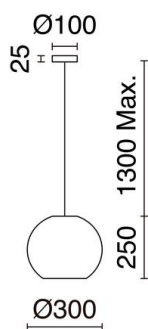

NATURAL 1029A-G05X1A-02-M1 Suspended Lamp NATURAL Small E27 15W Black Mimbre claro

Exo Lighting introduces the suspension NATURAL. Made of steel and with a natural wicker lampshade, it is the perfect ally to achieve inspired environments. Available in light wicker and dark wicker, and in three sizes: Small, Medium and Large that will adapt to various interior spaces to create a warm and natural atmosphere.

Sources	E27 LED Bulb 15W
Lamp included	No
Beam	Diffuse

TECHNICAL DATA

Dimensions	Diameter x Height x Height 2 (mm): 300 x 250 x 1575
IP	IP20
Protection class	Class I
Frequency	50/60 Hz
Input voltage	110-240V AC V