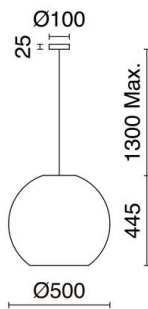

NATURAL 1029B-G05X1A-02-M1

Suspended Lamp NATURAL Medium E27 15W Black
Mimbre claro