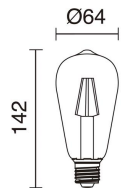

632G-L0504B-01
Lamp LED FILAMENT E27 LED
Bulb 4W 470lm CRI80 2700K 360°

Input voltage	220-240V AC
Frequency	50/60
Wattage (W)	4.0
IP	IP20
Protection class	Class I