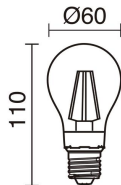

632C-L0506B-01
Lamp LED FILAMENT E27 LED
Bulb 6W 800lm CRI80 2700K 360°

Input voltage	110-240V AC
Frequency	50/60
Wattage (W)	6.0
IP	IP20
Protection class	Class I