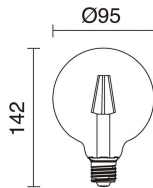

632F-L0504B-01
Lamp LED FILAMENT E27 LED
Bulb 4W 470lm CRI80 2700K 360°

Input voltage	220-240V AC
Frequency	50/60
Wattage (W)	4.0
IP	IP20
Protection class	Class I