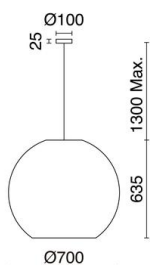

NATURAL 1029C-G05X1A-02-M1 Suspended Lamp NATURAL Large E27 15W Black Mimbres claro

Exo Lighting introduces the suspension NATURAL. Made of steel and with a natural wicker lampshade, it is the perfect ally to achieve inspired environments. Available in light wicker and dark wicker, and in three sizes: Small, Medium and Large that will adapt to various interior spaces to create a warm and natural atmosphere.

GENERAL DATA

Category	Pendant
Family	Natural
Finish	[02] Black / [M1] Mimbres claro
Location	Indoor
Installation	Ceiling
Body material	Steel
Lampshade material	Natural fiber
EAN	8433264353797

LIGHT SOURCES AND BEAMS

Sources	E27 LED Bulb 15W
Lamp included	No
Beam	Diffuse

TECHNICAL DATA

Dimensions	Diameter x Height x Height 2 (mm): 700 x 635 x 1960
IP	IP20
Protection class	Class I
Frequency	50/60 Hz
Input voltage	110-240V AC V