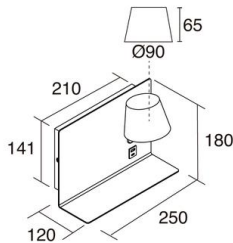

# SERENE 1031A-L3106B-01 Reading Wall Bracket SERENE Left LED SMD 6W 732lm CRI80 3000K USB A-USB C White

Exo Lighting presents its SERENE reader wall lamp. Made of steel and nuanced methacrylate. Available in LED technology SMD USB right, USB left, Slim and Slim right. It has a color temperature of 3000K, ideal for illuminating rooms. Its USB technology will allow you to charge any device such as mobile or tablet. You can choose between its white or black finishes.

## GENERAL DATA

Category	Surface
Family	Serene
Finish	[01] White
Location	Indoor
Installation	Wall
Body material	Steel
Diffuser material	Frosted methacrylate
EAN	8433264353643

## TECHNICAL DATA

Dimensions	Height x Width x Depth (mm): 180 x 250 x 120
IP	IP20
Protection class	Class I
Frequency	50/60 Hz
Input voltage	220-240V AC V
Output current	300 mA
Power factor	0.8
Auxiliary equipment brand	Kegu
Charger connector type	USB A-USB C
USB ports charging devices	(2) x 5V 2.1mA
Power switches	1
Lifetime	30,000 h
LED lifetime L	70
LED lifetime B	50
Weight	1.34 Kg
Rotation angle	350.0 °