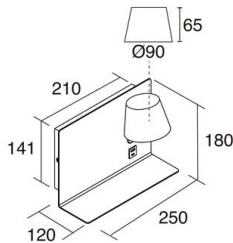

SERENE 1031A-L3106B-02 Reading Wall Bracket SERENE Left LED SMD 6W 732lm CRI80 3000K USB A-USB C Black

Exo Lighting presents its SERENE reader wall lamp. Made of steel and nuanced methacrylate. Available in LED technology SMD USB right, USB left, Slim and Slim right. It has a color temperature of 3000K, ideal for illuminating rooms. Its USB technology will allow you to charge any device such as mobile or tablet. You can choose between its white or black finishes.

GENERAL DATA

Category	Surface
Family	Serene
Finish	[02] Black
Location	Indoor
Installation	Wall
Body material	Steel
Diffuser material	Frosted methacrylate
EAN	8433264353650

LIGHT SOURCES AND BEAMS

Sources	LED SMD 6W 732lm 3000K CRI80
Total flux	434 lm
Energy efficiency	E (3000K)
Beam	Directa

TECHNICAL DATA

Dimensions	Height x Width x Depth (mm): 180 x 250 x 120
IP	IP20
Protection class	Class I
Frequency	50/60 Hz
Input voltage	220-240V AC V
Output current	300 mA
Power factor	0.8
Auxiliary equipment brand	Kegu
Charger connector type	USB A-USB C
USB ports charging devices	(2) x 5V 2.1mA
Power switches	1
Lifetime	30.000 h
LED lifetime L	70
LED lifetime B	50
Weight	1.34 Kg
Rotation angle	350.0 °