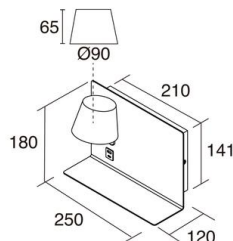

SERENE 1031B-L3106B-01 Reading Wall Bracket SERENE Right LED SMD 6W 732lm CRI80 3000K USB A-USB C White

Exo Lighting presents its SERENE reader wall lamp. Made of steel and nuanced methacrylate. Available in LED technology SMD USB right, USB left, Slim and Slim right. It has a color temperature of 3000K, ideal for illuminating rooms. Its USB technology will allow you to charge any device such as mobile or tablet. You can choose between its white or black finishes.

GENERAL DATA

Category	Surface
Family	Serene
Finish	[01] White
Location	Indoor
Installation	Wall
Body material	Steel
Diffuser material	Frosted methacrylate
EAN	8433264353667

LIGHT SOURCES AND BEAMS

Sources	LED SMD 6W 732lm 3000K CRI80
Total flux	434 lm
Energy efficiency	E (3000K)
Beam	Directa

TECHNICAL DATA

Dimensions	Height x Width x Depth (mm): 180 x 250 x 120
IP	IP20
Protection class	Class I
Frequency	50/60 Hz
Input voltage	220-240V AC V
Output current	300 mA
Power factor	0.8
Auxiliary equipment brand	Kegu
Charger connector type	USB A-USB C
USB ports charging devices	(2) x 5V 2.1mA
Power switches	1
Lifetime	30.000 h
LED lifetime L	70
LED lifetime B	50
Weight	1.34 Kg
Rotation angle	350.0 °