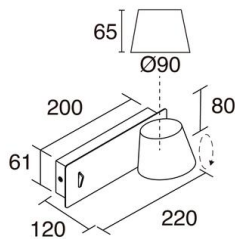

SERENE 1031C-L3106B-01 Reading Wall Bracket SERENE Slim LED SMD 6W 732lm CRI80 3000K USB A-USB C White

Exo Lighting presents its SERENE reader wall lamp. Made of steel and nuanced methacrylate. Available in LED technology SMD USB right, USB left, Slim and Slim right. It has a color temperature of 3000K, ideal for illuminating rooms. Its USB technology will allow you to charge any device such as mobile or tablet. You can choose between its white or black finishes.

GENERAL DATA

Category	Surface
Family	Serene
Finish	[01] White
Location	Indoor
Installation	Wall
Body material	Steel
Diffuser material	Frosted methacrylate
EAN	8433264353681

LIGHT SOURCES AND BEAMS

Sources	LED SMD 6W 732lm 3000K CRI80
Total flux	434 lm
Energy efficiency	E (3000K)
Beam	Directa

TECHNICAL DATA

Dimensions	Height x Width x Depth (mm): 80 x 200 x 120
IP	IP20
Protection class	Class I
Frequency	50/60 Hz
Input voltage	220-240V AC V
Output current	300 mA
Power factor	0.8
Auxiliary equipment brand	Kegu
Charger connector type	USB A-USB C
USB ports charging devices	(2) x 5V 2.1mA
Power switches	1
Lifetime	30.000 h
LED lifetime L	70
LED lifetime B	50
Weight	0.702 Kg
Rotation angle	350.0 °