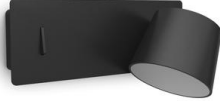

SERENE 1031C-L3106B-02 Reading Wall Bracket SERENE Slim LED SMD 6W 732lm CRI80 3000K USB A-USB C Black

Exo Lighting presents its SERENE reader wall lamp. Made of steel and nuanced methacrylate. Available in LED technology SMD USB right, USB left, Slim and Slim right. It has a color temperature of 3000K, ideal for illuminating rooms. Its USB technology will allow you to charge any device such as mobile or tablet. You can choose between its white or black finishes.

GENERAL DATA

| | |
|-------------------|----------------------|
| Category | Surface |
| Family | Serene |
| Finish | [02] Black |
| Location | Indoor |
| Installation | Wall |
| Body material | Steel |
| Diffuser material | Frosted methacrylate |
| EAN | 8433264353698 |