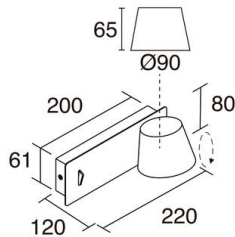

SERENE 1031C-L3106B-02 Reading Wall Bracket SERENE Slim LED SMD 6W 732lm CRI80 3000K USB A-USB C Black

Exo Lighting presents its SERENE reader wall lamp. Made of steel and nuanced methacrylate. Available in LED technology SMD USB right, USB left, Slim and Slim right. It has a color temperature of 3000K, ideal for illuminating rooms. Its USB technology will allow you to charge any device such as mobile or tablet. You can choose between its white or black finishes.

GENERAL DATA

| | |
|-------------------|----------------------|
| Category | Surface |
| Family | Serene |
| Finish | [02] Black |
| Location | Indoor |
| Installation | Wall |
| Body material | Steel |
| Diffuser material | Frosted methacrylate |
| EAN | 8433264353698 |

TECHNICAL DATA

| | |
|----------------------------|---|
| Dimensions | Height x Width x Depth (mm): 80 x 200 x 120 |
| IP | IP20 |
| Protection class | Class I |
| Frequency | 50/60 Hz |
| Input voltage | 220-240V AC V |
| Output current | 300 mA |
| Power factor | 0.8 |
| Auxiliary equipment brand | Kegu |
| Charger connector type | USB A-USB C |
| USB ports charging devices | (2) x 5V 2.1mA |
| Power switches | 1 |
| Lifetime | 30.000 h |
| LED lifetime L | 70 |
| LED lifetime B | 50 |
| Weight | 0.702 Kg |
| Rotation angle | 350.0 ° |