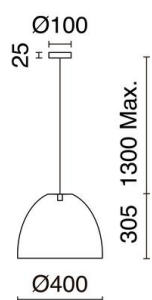

VIETNAM

1037A-G05X1A-02-M1 Suspended Lamp VIETNAM Small E27 15W Black Mimbre claro

Exo Lighting's VIETNAM family consists of suspensions that vary in sizes and finishes. They are made of steel and their screen is made of natural fiber. It has E27 lamp holder and LED technology. Its finishes can be light wicker or dark wicker. This luminaire will be perfect to give your spaces a rustic and modern style. Ideal for decorating interior residential spaces, receptions, restaurants, internal gardens or hotels.

GENERAL DATA

Category	Pendant
Family	Vietnam
Finish	[02] Black / [M1] Mimbre claro
Location	Indoor
Installation	Ceiling
Body material	Steel
Lampshade material	Natural fiber
EAN	8433264353810

LIGHT SOURCES AND BEAMS

Sources	E27 LED Bulb 15W
Lamp included	No
Beam	Diffuse

TECHNICAL DATA

Dimensions	Diameter x Height x Height 2 (mm): 400 x 305 x 1630
IP	IP20
Protection class	Class I
Frequency	50/60 Hz
Input voltage	110-240V AC V