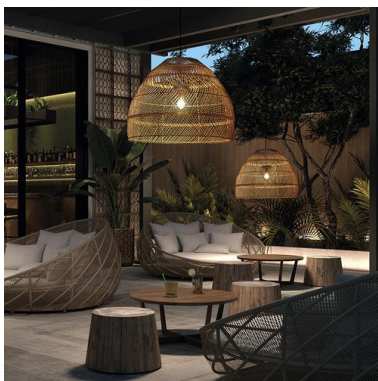

# VIETNAM 1037B-G05X1A-02-M1Suspended Lamp VIETNAM XL E27 15W Black Mimbre claro

Exo Lighting's VIETNAM family consists of suspensions that vary in sizes and finishes. They are made of steel and their screen is made of natural fiber. It has E27 lamp holder and LED technology. Its finishes can be light wicker or dark wicker. This luminaire will be perfect to give your spaces a rustic and modern style. Ideal for decorating interior residential spaces, receptions, restaurants, internal gardens or hotels.