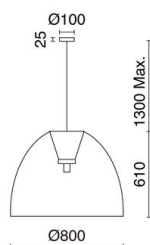

VIETNAM 1037B-G05X1A-02-M1Suspended Lamp VIETNAM XL E27 15W Black Mimbre claro

Exo Lighting's VIETNAM family consists of suspensions that vary in sizes and finishes. They are made of steel and their screen is made of natural fiber. It has E27 lamp holder and LED technology. Its finishes can be light wicker or dark wicker. This luminaire will be perfect to give your spaces a rustic and modern style. Ideal for decorating interior residential spaces, receptions, restaurants, internal gardens or hotels.

GENERAL DATA

Category	Pendant
Family	Vietnam
Finish	[02] Black / [M1] Mimbre claro
Location	Indoor
Installation	Ceiling
Body material	Steel
Lampshade material	Natural fiber
EAN	8433264353834

LIGHT SOURCES AND BEAMS

Sources	E27 LED Bulb 15W
Lamp included	No
Beam	Diffuse

TECHNICAL DATA

Dimensions	Diameter x Height x Height 2 (mm): 800 x 610 x 1935
IP	IP20
Protection class	Class I
Frequency	50/60 Hz
Input voltage	110-240V AC V