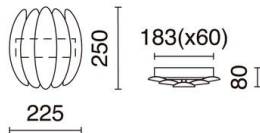

# PETAL 1039A-L3120B-01

Wall Bracket PETAL LED SMD 20W 2059lm CRI80 3000K White

The wall lamp PETAL from Exo Lighting is available in finishes: white, black and gold. It has LED SMD technology and a colour temperature of 3000K. Inspired by nature, it is an ideal luminaire to decorate indoor spaces such as salons, hotels and residential spaces.

## GENERAL DATA

Category	Surface
Family	Petal
Finish	[01] White
Location	Indoor
Installation	Wall
Body material	Steel
Diffuser material	Frosted methacrylate
EAN	8433264353704

## TECHNICAL DATA

Dimensions	Height x Width x Depth (mm): 250 x 225 x 80
IP	IP20
Protection class	Class I
Frequency	50/60 Hz
Input voltage	220-240V AC V
Output current	600 mA
Power factor	0.92
Auxiliary equipment brand	Kegu
Lifetime	30.000 h
LED lifetime L	70
LED lifetime B	50
Weight	0.915 Kg