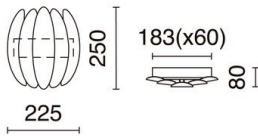

# PETAL 1039A-L3120B-02

Wall Bracket PETAL LED SMD 20W 2059lm CRI80 3000K Black

The wall lamp PETAL from Exo Lighting is available in finishes: white, black and gold. It has LED SMD technology and a colour temperature of 3000K. Inspired by nature, it is an ideal luminaire to decorate indoor spaces such as salons, hotels and residential spaces.

## GENERAL DATA

Category	Surface
Family	Petal
Finish	[02] Black
Location	Indoor
Installation	Wall
Body material	Steel
Diffuser material	Frosted methacrylate
EAN	8433264353711

## TECHNICAL DATA

Dimensions	Height x Width x Depth (mm): 250 x 225 x 80
IP	IP20
Protection class	Class I
Frequency	50/60 Hz
Input voltage	220-240V AC V
Output current	600 mA
Power factor	0.92
Auxiliary equipment brand	Kegu
Lifetime	30.000 h
LED lifetime L	70
LED lifetime B	10
Weight	0.915 Kg