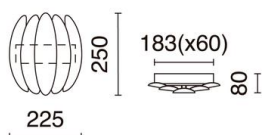

# PETAL 1039A-L3120B-46 Wall Bracket PETAL LED SMD 20W 2059lm CRI80 3000K Gold matt

The wall lamp PETAL from Exo Lighting is available in finishes: white, black and gold. It has LED SMD technology and a colour temperature of 3000K. Inspired by nature, it is an ideal luminaire to decorate indoor spaces such as salons, hotels and residential spaces.

## GENERAL DATA

Category	Surface
Family	Petal
Finish	[46] Gold matt
Location	Indoor
Installation	Wall
Body material	Steel
Diffuser material	Frosted methacrylate
EAN	8433264353728

## TECHNICAL DATA

Dimensions	Height x Width x Depth (mm): 250 x 225 x 80
IP	IP20
Protection class	Class I
Frequency	50/60 Hz
Input voltage	220-240V AC V
Output current	600 mA
Power factor	0.92
Auxiliary equipment brand	Kegu
Lifetime	30.000 h
LED lifetime L	70
LED lifetime B	50
Weight	0.915 Kg