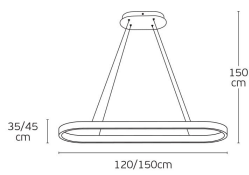

Dimensions