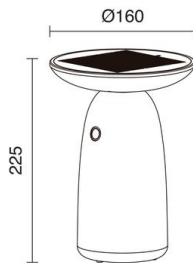

VERSA 1041A-L4103K-02

Portable Lamp VERSA IP44 LED SMD 10W 1000lm CRI80 3000K
microUSB Black

Dopo Lighting introduces the VERSA family consisting of a portable solar luminaire with LED SMD technology. It is made of opalized polycarbonate and has a colour temperature of 3000K. It has a USB charging cable type C, sensor level 50 in black finish. Its modern style will allow you to decorate exteriors such as gardens, residential or hotel spaces.

GENERAL DATA

Category	Decorative
Family	Versa
Finish	[02] Black
Location	Outdoor
Installation	Table lamp
Body material	ABS
Diffuser material	Opal polycarbonate
ETIM class	EC000302
EAN	8433264353100

LIGHT SOURCES AND BEAMS

Sources	LED SMD 10W 1000lm 3000K CRI80
Beam	Direct symmetric

TECHNICAL DATA

Dimensions	Diameter x Height (mm): 160 x 225
IP	IP44
Protection class	Class III
Input voltage	5V DC V
Auxiliary gear	Battery charger
Rechargeable	Solar/With charger
Charger connector type	microUSB
USB ports charging devices	(1)
Battery charge time	8.0 h
Battery autonomy	10.0 h
Battery output voltage	3.7 V
Operating temperature range	-10 - 40 °C
Power switches	1
Lifetime	40,000 h
LED lifetime L	80
LED lifetime B	50
Weight	0.7 Kg
Cable outlets	1