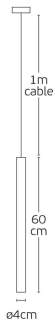

SINCE 1978

LEADING LIGHT

Product Datasheet

vkleadinglight.gr

Baro

VK/04620/PE/GD/W

Pendant light LED. 3000K. 620lm. 5W. 24° CRI>90. IP20, gold

IP20

Dimensions

Gallery

Pendant Lights Led

Baro

Downloads

VK Leading Light

Since 1978

Technical Specifications	
Kelvin	3000K
Power	5W
Voltage	220-240V
Fitting	LED Pendant
Type	Light
Safety class	
IP Rating	IP20
CRI	CRI>90
Dimmable	
Lifetime	50.000hrs
Cable Length	1000mm
Working temperature	< 45°C
PAGE	98 Decorative 2024
NICKNAME	Baro

Physical Specifications	
Color	Gold
Material	Aluminium
Width	ø4cm
Length	60cm
Width (inner box)	8cm
Length (inner box)	76.3cm
Height (inner box)	7.6cm

Illumination Data	
Lumen	620lm
Beam angle	24°
Lighting direction	