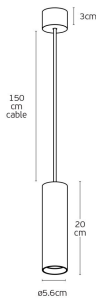

SINCE 1978

LEADING LIGHT

Product Datasheet

vkleadinglight.gr

Edelle

VK/03087/PE/20/W

Pendant light. GU10. Max. 12W. (LED). IP20, Sanded white

IP20

Dimensions

Gallery

Pendant Lights

Edelle

| MODEL | MAX. H | MAX. W | MAX. D |
|--------|--------|--------|--------|
| Edelle | 150 cm | 5.6 cm | 5.6 cm |
| ... | ... | ... | ... |

Downloads

VK Leading Light

Since 1978

| Technical Specifications | |
|--------------------------|---|
| Power | Max 12W (LED) |
| Voltage | 230V |
| Lampholder | GU10 |
| Fitting | Pendant |
| Type | Light |
| Safety class |  |
| IP Rating | IP20 |
| Cable Length | 1500mm |
| PAGE | 214 Decorative 2024 |
| NICKNAME | Edelle |

| Physical Specifications | |
|-----------------------------------|----------------|
| Color | Sanded white |
| Material | aluminium+iron |
| Width | ø5.6cm |
| Height | 20cm |
| Net weight of product (kg) | 0.44 |
| Gross weight with master box (kg) | 13.5 |
| Width (inner box) | 6.5cm |
| Length (inner box) | 12cm |
| Height (inner box) | 22cm |