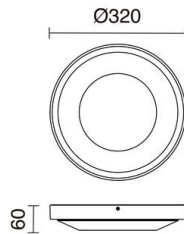

## GENERAL DATA

Category	Surface
Family	Floc
Finish	[01] White
Location	Outdoor
Installation	Ceilling, Wall
Body material	Aluminum
EAN	8433264424138

## TECHNICAL DATA

Dimensions	Diameter x Height (mm): 320 x 60
IP	IP65
IK	10
Protection class	Class I
Frequency	50/60 Hz
Input voltage	220-240V AC V
Power factor	0.8
Operating temperature range	-20 - 45 °C
Lifetime	50.000 h
LED lifetime L	70
LED lifetime B	50
Weight	1.6 Kg
Anchorage included	Yes