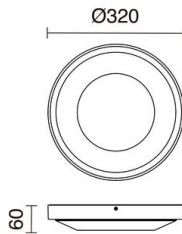

## GENERAL DATA

Category	Surface
Family	Floc
Finish	[o2] Black
Location	Outdoor
Installation	Ceilling, Wall
Body material	Aluminum
EAN	8433264424145

## TECHNICAL DATA

Dimensions	Diameter x Height (mm): 320 x 60
IP	IP65
IK	10
Protection class	Class I
Frequency	50/60 Hz
Input voltage	220-240V AC V
Power factor	0.8
Operating temperature range	-20 - 45 °C
Lifetime	50.000 h
LED lifetime L	70
LED lifetime B	50
Weight	1.6 Kg
Anchorage included	Yes