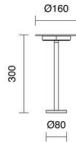

DUOMO 1069B-L3011FC0-04

Bollard DUOMO IP65 LED SMD 11W 1420lm(800lm) CRI80 2700K 300mm Anthracite