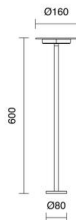

DUOMO 1069C-L3011FC0-04

Bollard DUOMO IP65 LED SMD 11W 1420lm(800lm) CRI80 2700K 600mm Anthracite