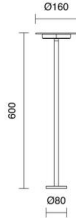

DUOMO 1069C-L3111FC0-04

Bollard DUOMO IP65 LED SMD 11W 1420lm(800lm) CRI80 3000K 600mm Anthracite