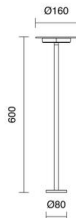

DUOMO 1069C-L3311FC0-04

Bollard DUOMO IP65 LED SMD 11W 1510lm(880lm) CRI80 4000K 600mm Anthracite