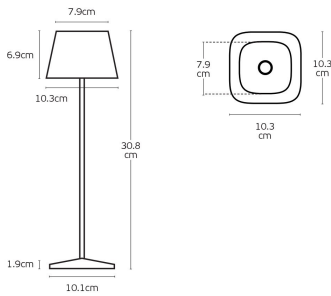

Dimensions