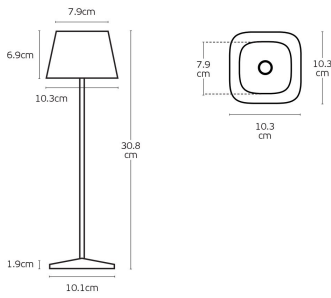

### Dimensions

Technical drawing showing dimensions of the lamp:

- Shade width: 7.9cm
- Shade height: 6.9cm
- Stem diameter: 10.3cm
- Total height: 30.8cm
- Base diameter: 10.1cm
- Base height: 1.9cm
- Top shade diameter: 7.9cm
- Top shade height: 10.3cm

Physical Specifications	
Color	Matt Green Grey
Material	Die-casting aluminum alloy
Width	7.9x7.9cm (top of hat)
Length	10.1x10.1cm (base)
Height	30.8cm
Net weight of product (kg)	0.811
Gross weight with master box (kg)	6.6
Width (inner box)	12.5cm
Length (inner box)	15cm
Height (inner box)	34cm

## Illumination Data

Lumen	241lm
Beam angle	150°
Lighting direction	