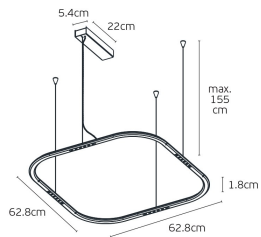

IP20

Dimensions

Gallery

Downloads

VK Leading Light

Since 1978

Technical Specifications	
Kelvin	3000K
Power	25W
Voltage	AC200-240V
Extra	AOHUA Triac Dimming (D111) 12-24W, AC:200-240V, DC:30-40V,560mA
Fitting	Pendant
Type	Light
Safety class	
Light source	Bridgelux
IP Rating	IP20
CRI	CRI>90
Dimmable	 TRIAC
Lifetime	50.000hrs
Cable Length	155cm (max)
Working temperature	<45°C
PAGE	58 New Products 2026
NICKNAME	Core

Physical Specifications	
Family	Core
Color	Gold/Black
Material	Aluminum
Width	62.8cm
Length	62.8cm
Height	1.8cm (+155cm of cable)
Width (inner box)	710cm
Length (inner box)	710cm
Height (inner box)	150cm

Illumination Data	
Lumen	1352lm (4x338lm)
Beam angle	36°
Lighting direction	

Packing Info	
Pcs/carton	1pc

Certification & Warranty	
Guarantee	3 years