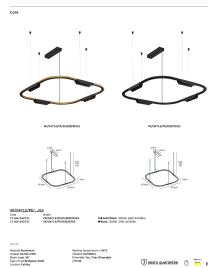

SINCE 1978

Product Datasheet

LEADING LIGHT

vkleadinglight.gr

Core

VK/04715/PE/D/GDB/W/63

Gold/Black. 3000K. 25W. 4x338lm. AC200-240V. 36°. Led Bridgelux 3030. Ceiling/pendant. < 45°C. 50.000hrs. Dimmable Yes, Triac. CRI>90. Aluminum. IP20

IP20

Dimensions

Gallery

Downloads

VK Leading Light

Since 1978

Technical Specifications	
Kelvin	3000K
Power	25W
Voltage	AC200-240V
Extra	AOHUA Triac Dimming (D111) 12-24W, AC:200-240V, DC:30-40V,560mA
Fitting	Pendant
Type	Light
Safety class	
Light source	Bridgelux
IP Rating	IP20
CRI	CRI>90
Dimmable	 TRIAC
Lifetime	50.000hrs
Cable Length	155cm (max)
Working temperature	<45°C
PAGE	58 New Products 2026
NICKNAME	Core

Physical Specifications	
Family	Core
Color	Gold/Black
Material	Aluminum
Width	62.8cm
Length	62.8cm
Height	1.8cm (+155cm of cable)
Width (inner box)	710cm
Length (inner box)	710cm
Height (inner box)	150cm

Illumination Data	
Lumen	1352lm (4x338lm)
Beam angle	36°
Lighting direction	

Packing Info	
Pcs/carton	1pc

Certification & Warranty	
Guarantee	3 years