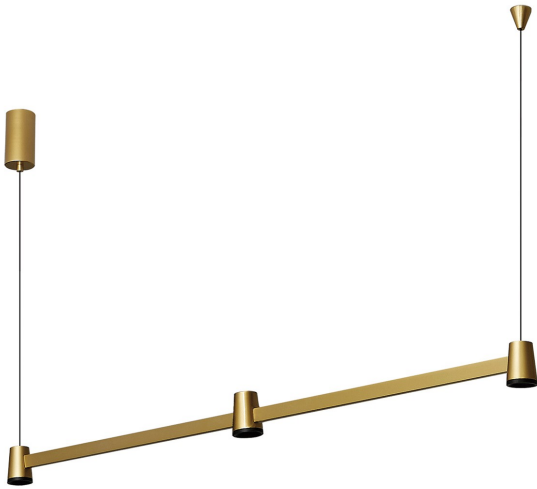

## VK/02301/PE/D/GD-B/W

Gold/Black. 3000K. 3x5W. 3x394lm. 35°. AC200-240V. DC30-40V 300mA. Led Bridgelux. Ceiling/pendant. < 45°C. 50.000hrs. Dimmable Yes, Triac. CRI>90. Aluminum. IP20

IP20

### Dimensions

### Downloads

VK Leading Light

Since 1978

Technical Specifications	
Kelvin	3000K
Power	15W (3x5W)
Voltage	AC200-240V
Extra	AOHUA Triac Dimming (D111)12-24W AC:200-240V, DC:30-40V,300mA
Fitting	Pendant
Type	Light
Safety class	
Light source	Bridgelux
IP Rating	<b>IP20</b>
CRI	CRI>90
Dimmable	 TRIAC
Lifetime	50.000hrs
Cable Length	165cm (max)
Working temperature	<45°C
PAGE	60 New Products 2026
NICKNAME	Iris

Physical Specifications	
Family	Iris
Color	Gold/Black
Material	Aluminum
Width	ø4cm
Length	103.9cm
Height	5.5cm (+165cm of cable)

Illumination Data	
Lumen	1182lm (3x394lm)
Beam angle	35°
Lighting direction	