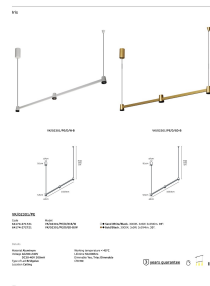

Gallery

Downloads

VK Leading Light

Since 1978