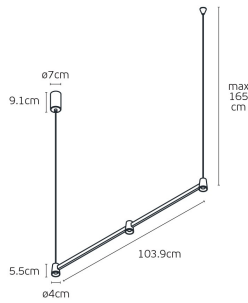

### Dimensions

Physical Specifications	
Family	Iris
Color	Gold/Black
Material	Aluminum
Width	ø4cm
Length	103.9cm
Height	5.5cm (+165cm of cable)

Illumination Data	
Lumen	1182lm (3x394lm)
Beam angle	35°
Lighting direction	