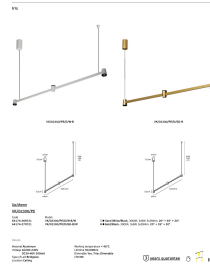

SINCE 1978

Product Datasheet

LEADING LIGHT

vkleadinglight.gr

Iris

VK/02300/PE/D/W-B/W

Sand White/Black. 3000K. 3x5W. 3x394lm. 20° + 35° + 20°. Up/Down. AC200-240V. DC30-40V 300mA. Led Bridgelux. Ceiling/pendant. < 45°C. 50.000hrs. Dimmable Yes, Triac. CRI>90. Aluminum. IP20

IP20

Dimensions

Gallery

Downloads

VK Leading Light

Since 1978

Technical Specifications	
Kelvin	3000K
Power	15W (3x5W)
Voltage	AC200-240V
Extra	AOHUA Triac Dimming (D111)12-24W AC:200-240V, DC:30-40V,300mA
Fitting	Pendant
Type	Light
Safety class	
Light source	Bridgelux
IP Rating	IP20
CRI	CRI>90
Dimmable	
Lifetime	50.000hrs
Cable Length	165cm (max)
Working temperature	<45°C
PAGE	62 New Products 2026
NICKNAME	Iris

Physical Specifications	
Family	Iris
Color	Sand white/Black
Material	Aluminum
Width	ø4cm
Length	103.9cm
Height	5.5cm (+165cm of cable)

Illumination Data	
Lumen	1182lm (3x394lm)
Beam angle	20° + 35° + 20°
Lighting direction	