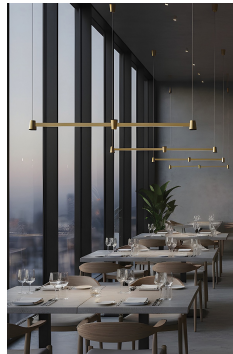

SINCE 1978

Product Datasheet

LEADING LIGHT

vkleadinglight.gr

Iris

VK/02300/PE/D/W-B/W

Sand White/Black. 3000K. 3x5W. 3x394lm. 20° + 35° + 20°. Up/Down. AC200-240V. DC30-40V 300mA. Led Bridgelux. Ceiling/pendant. < 45°C. 50.000hrs. Dimmable Yes, Triac. CRI>90. Aluminum. IP20

IP20

Dimensions

Gallery

Downloads

VK Leading Light

Since 1978

Technical Specifications	
Kelvin	3000K
Power	15W (3x5W)
Voltage	AC200-240V
Extra	AOHUA Triac Dimming (D111)12-24W AC:200-240V, DC:30-40V,300mA
Fitting	Pendant
Type	Light
Safety class	
Light source	Bridgelux
IP Rating	IP20
CRI	CRI>90
Dimmable	
Lifetime	50.000hrs
Cable Length	165cm (max)
Working temperature	<45°C
PAGE	62 New Products 2026
NICKNAME	Iris

Physical Specifications	
Family	Iris
Color	Sand white/Black
Material	Aluminum
Width	ø4cm
Length	103.9cm
Height	5.5cm (+165cm of cable)

Illumination Data	
Lumen	1182lm (3x394lm)
Beam angle	20° + 35° + 20°
Lighting direction	