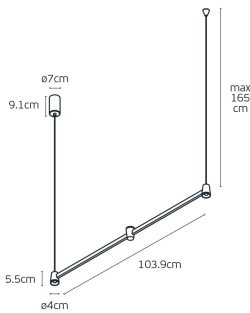

IP20

Dimensions

Gallery

Downloads

VK Leading Light

Since 1978

Technical Specifications	
Kelvin	3000K
Power	15W (3x5W)
Voltage	AC200-240V
Extra	AOHUA Triac Dimming (D111)12-24W AC:200-240V, DC:30-40V,300mA
Fitting	Pendant
Type	Light
Safety class	
Light source	Bridgelux
IP Rating	IP20
CRI	CRI>90
Dimmable	
Lifetime	50.000hrs
Cable Length	165cm (max)
Working temperature	<45°C
PAGE	62 New Products 2026
NICKNAME	Iris

Physical Specifications	
Family	Iris
Color	Sand white/Black
Material	Aluminum
Width	ø4cm
Length	103.9cm
Height	5.5cm (+165cm of cable)

Illumination Data	
Lumen	1182lm (3x394lm)
Beam angle	20° + 35° + 20°
Lighting direction	