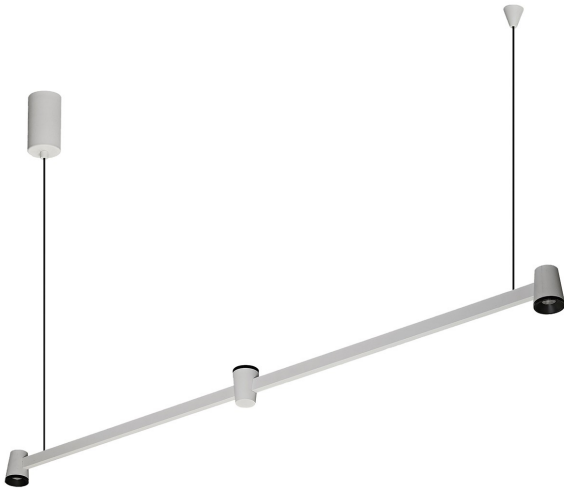

SINCE 1978

Product Datasheet

LEADING LIGHT

vkleadinglight.gr

Iris

VK/02300/PE/D/W-B/W

Sand White/Black. 3000K. 3x5W. 3x394lm. 20° + 35° + 20°. Up/Down. AC200-240V. DC30-40V 300mA. Led Bridgelux. Ceiling/pendant. < 45°C. 50.000hrs. Dimmable Yes, Triac. CRI>90. Aluminum. IP20

IP20

Dimensions

Gallery

Downloads

VK Leading Light

Since 1978

Technical Specifications	
Kelvin	3000K
Power	15W (3x5W)
Voltage	AC200-240V
Extra	AOHUA Triac Dimming (D111)12-24W AC:200-240V, DC:30-40V,300mA
Fitting	Pendant
Type	Light
Safety class	
Light source	Bridgelux
IP Rating	IP20
CRI	CRI>90
Dimmable	
Lifetime	50.000hrs
Cable Length	165cm (max)
Working temperature	<45°C
PAGE	62 New Products 2026
NICKNAME	Iris

Physical Specifications	
Family	Iris
Color	Sand white/Black
Material	Aluminum
Width	ø4cm
Length	103.9cm
Height	5.5cm (+165cm of cable)

Illumination Data	
Lumen	1182lm (3x394lm)
Beam angle	20° + 35° + 20°
Lighting direction	