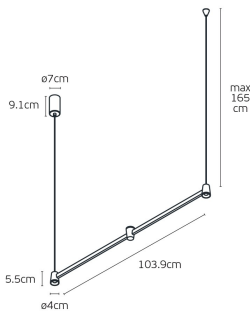

SINCE 1978

LEADING LIGHT

Product Datasheet

vkleadinglight.gr

Iris

VK/02300/PE/D/GD-B/W

Gold/Black. 3000K. 3x5W. 3x394lm. 20° + 35° + 20°. 3x5W. 3x394lm. 20° + 35° + 20°. Up/Down. AC200-240V. DC30-40V 300mA. Led Bridgelux. Ceiling/pendant. < 45°C. 50.000hrs. Dimmable Yes, Triac. CRI>90. Aluminum. IP20

IP20

Dimensions

Gallery

Downloads

VK Leading Light

Since 1978