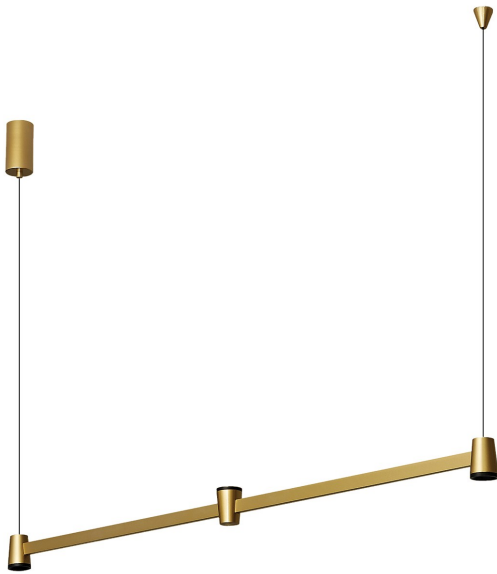

SINCE 1978

LEADING LIGHT

Product Datasheet

vkleadinglight.gr

Iris

VK/02300/PE/D/GD-B/W

Gold/Black. 3000K. 3x5W. 3x394lm. 20° + 35° + 20°. 3x5W. 3x394lm. 20° + 35° + 20°. Up/Down. AC200-240V. DC30-40V 300mA. Led Bridgelux. Ceiling/pendant. < 45°C. 50.000hrs. Dimmable Yes, Triac. CRI>90. Aluminum. IP20

IP20

Dimensions