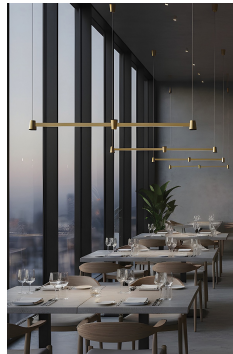

Gallery

Downloads

VK Leading Light

Since 1978