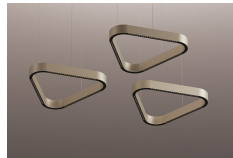

SINCE 1978

Product Datasheet

LEADING LIGHT

vkleadinglight.gr

Aria

VK/04689/PE/D/B/W/40

Black. 3000K. 40W. 3147lm. AC220-240V. Up80° Down45°. Led Bridgelux SMD. Driver Anway. Ceiling/pendant. -20°C → 45°C. 50.000hrs. Clicks 20.000. Dimmable Yes, Triac. CRI>90. Aluminum+silicone. IP20

IP20

Dimensions

Gallery

Downloads

VK Leading Light

Since 1978

Technical Specifications	
Kelvin	3000K
Power	40W
Voltage	AC220-240V
Fitting	Pendant
Type	Light
Safety class	
Light source	Bridgelux
IP Rating	IP20
CRI	CRI>90
Dimmable	 TRIAC
Lifetime	50.000hrs
Clicks	20,000
Driver	Anway
Cable Length	300cm (max)
Working temperature	-20°C-45°C
PAGE	66 New Products 2026
NICKNAME	Aria

Physical Specifications	
Family	Aria
Color	Black
Material	Aluminum+Silicone
Width	38.1cm
Length	40.8cm
Height	6cm (+300cm of cable)
Net weight of product (kg)	3.10kg
Gross weight with inner box (kg)	4.90kg
Width (inner box)	45cm
Length (inner box)	48.8cm
Height (inner box)	13.3cm