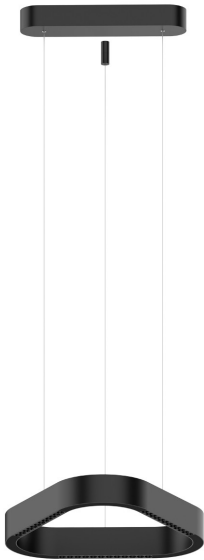

SINCE 1978

Product Datasheet

LEADING LIGHT

vkleadinglight.gr

Aria

VK/04689/PE/D/B/W/40

Black. 3000K. 40W. 3147lm. AC220-240V. Up80° Down45°. Led Bridgelux SMD. Driver Anway. Ceiling/pendant. -20°C → 45°C. 50.000hrs. Clicks 20.000. Dimmable Yes, Triac. CRI>90. Aluminum+silicone. IP20

IP20

Dimensions

Gallery

Downloads

VK Leading Light

Since 1978

Technical Specifications	
Kelvin	3000K
Power	40W
Voltage	AC220-240V
Fitting	Pendant
Type	Light
Safety class	
Light source	Bridgelux
IP Rating	IP20
CRI	CRI>90
Dimmable	 TRIAC
Lifetime	50.000hrs
Clicks	20,000
Driver	Anway
Cable Length	300cm (max)
Working temperature	-20°C-45°C
PAGE	66 New Products 2026
NICKNAME	Aria

Physical Specifications	
Family	Aria
Color	Black
Material	Aluminum+Silicone
Width	38.1cm
Length	40.8cm
Height	6cm (+300cm of cable)
Net weight of product (kg)	3.10kg
Gross weight with inner box (kg)	4.90kg
Width (inner box)	45cm
Length (inner box)	48.8cm
Height (inner box)	13.3cm

Illumination Data	
Lumen	3147lm
Beam angle	Up80° Down45°
Lighting direction	

Packing Info	
Pcs/carton	1pc

Certification & Warranty	
Guarantee	2 years