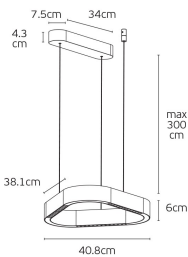

IP20

Dimensions

Gallery

Downloads

VK Leading Light

Since 1978

Technical Specifications	
Kelvin	3000K
Power	40W
Voltage	AC220-240V
Fitting	Pendant
Type	Light
Safety class	
Light source	Bridgelux
IP Rating	IP20
CRI	CRI>90
Dimmable	 TRIAC
Lifetime	50.000hrs
Clicks	20,000
Driver	Anway
Cable Length	300cm (max)
Working temperature	-20°C-45°C
PAGE	66 New Products 2026
NICKNAME	Aria

Physical Specifications	
Family	Aria
Color	Black
Material	Aluminum+Silicone
Width	38.1cm
Length	40.8cm
Height	6cm (+300cm of cable)
Net weight of product (kg)	3.10kg
Gross weight with inner box (kg)	4.90kg
Width (inner box)	45cm
Length (inner box)	48.8cm
Height (inner box)	13.3cm

Illumination Data	
Lumen	3147lm
Beam angle	Up80° Down45°
Lighting direction	

Packing Info	
Pcs/carton	1pc

Certification & Warranty	
Guarantee	2 years