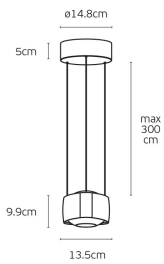

SINCE 1978

LEADING LIGHT

Product Datasheet

vkleadinglight.gr

Aura

VK/04691/PE/D/W/W

White. 3000K. 20W. 1958lm. AC220-240V. Up70°, Down45°. Led Bridgelux COB. Driver KGP. Ceiling/pendant. -20°C → 45°C. 50.000hrs. Clicks 20.000. Dimmable Yes, Triac. CRI>90. Aluminum+glass. IP20

IP20

Dimensions

Gallery

Downloads

VK Leading Light

Since 1978

Technical Specifications	
Kelvin	3000K
Power	20W
Voltage	AC220-240V
Fitting	Pendant
Type	Light
Safety class	
Light source	Bridgelux COB
IP Rating	IP20
CRI	CRI>90
Dimmable	
Lifetime	50.000hrs
Clicks	20,000
Driver	KGP
Cable Length	300cm (max)
Working temperature	-20°C-45°C
PAGE	76 New Products 2026
NICKNAME	Aura

Physical Specifications	
Family	Aura
Color	White
Material	Aluminum+Glass
Width	13.5cm
Length	13.5cm
Height	9.9cm (+300cm of cable)
Net weight of product (kg)	1.80kg
Gross weight with inner box (kg)	2.50kg
Width (inner box)	20.4cm
Length (inner box)	37.1cm
Height (inner box)	13.4cm

Illumination Data	
Lumen	1958lm
Beam angle	Up70° Down45°
Lighting direction	

Packing Info	
Pcs/carton	4pcs

Certification & Warranty	
Guarantee	2 years