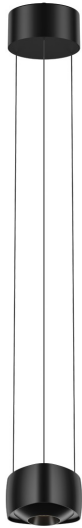

SINCE 1978

LEADING LIGHT

Product Datasheet

vkleadinglight.gr

Aura

VK/04691/PE/D/B/W

Black. 3000K. 20W. 1958lm. AC220-240V. Up70°, Down45°. Led Bridgelux COB. Driver KGP. Ceiling/pendant. -20°C → 45°C. 50.000hrs. Clicks 20.000. Dimmable Yes, Triac. CRI>90. Aluminum+glass. IP20

IP20

Dimensions

Gallery

Downloads

VK Leading Light

Since 1978

Technical Specifications	
Kelvin	3000K
Power	20W
Voltage	AC220-240V
Fitting	Pendant
Type	Light
Safety class	
Light source	Bridgelux COB
IP Rating	IP20
CRI	CRI>90
Dimmable	 TRIAC
Lifetime	50.000hrs
Clicks	20,000
Driver	KGP
Cable Length	300cm (max)
Working temperature	-20°C-45°C
PAGE	76 New Products 2026
NICKNAME	Aura

Physical Specifications	
Family	Aura
Color	Black
Material	Aluminum+Glass
Width	13.5cm
Length	13.5cm
Height	9.9cm (+300cm of cable)
Net weight of product (kg)	1.80kg
Gross weight with inner box (kg)	2.50kg
Width (inner box)	20.4cm
Length (inner box)	37.1cm
Height (inner box)	13.4cm

Illumination Data	
Lumen	1958lm
Beam angle	Up70° Down45°
Lighting direction	

Packing Info	
Pcs/carton	4pcs

Certification & Warranty	
Guarantee	2 years