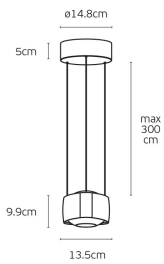

SINCE 1978

LEADING LIGHT

Product Datasheet

vkleadinglight.gr

Aura

VK/04691/PE/D/B/W

Black. 3000K. 20W. 1958lm. AC220-240V. Up70°, Down45°. Led Bridgelux COB. Driver KGP. Ceiling/pendant. -20°C → 45°C. 50.000hrs. Clicks 20.000. Dimmable Yes, Triac. CRI>90. Aluminum+glass. IP20

IP20

Dimensions

Gallery

Downloads

VK Leading Light

Since 1978

Technical Specifications	
Kelvin	3000K
Power	20W
Voltage	AC220-240V
Fitting	Pendant
Type	Light
Safety class	
Light source	Bridgelux COB
IP Rating	IP20
CRI	CRI>90
Dimmable	 TRIAC
Lifetime	50.000hrs
Clicks	20,000
Driver	KGP
Cable Length	300cm (max)
Working temperature	-20°C-45°C
PAGE	76 New Products 2026
NICKNAME	Aura

Physical Specifications	
Family	Aura
Color	Black
Material	Aluminum+Glass
Width	13.5cm
Length	13.5cm
Height	9.9cm (+300cm of cable)
Net weight of product (kg)	1.80kg
Gross weight with inner box (kg)	2.50kg
Width (inner box)	20.4cm
Length (inner box)	37.1cm
Height (inner box)	13.4cm

Illumination Data	
Lumen	1958lm
Beam angle	Up70° Down45°
Lighting direction	

Packing Info	
Pcs/carton	4pcs

Certification & Warranty	
Guarantee	2 years