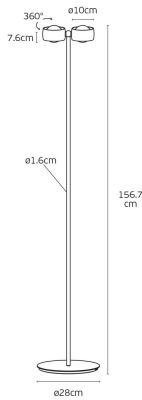

Dimensions