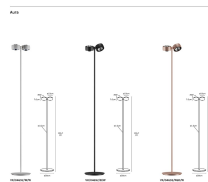

Gallery

Downloads

VK Leading Light

Since 1978