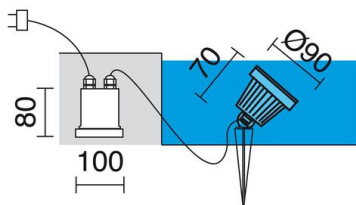

**FOCUS** 113A-L2305B-02 Underwater Spotlight FOCUS IP68 GU5.3 LED Bulb 5W 345lm CRI80 3000K 36° 180° Black

The Focus family consists of submersible peps that have one-bulb and three-bulb luminaires, there is also a version with a transformer and without a transformer, and a recessed floor made of polyamide in black. The submersibles work only under water, maximum height is 2m and are available in two colors gray and black. The ideal luminaires to illuminate any type of fountain or pool and outdoor walkways.

Sources	GU5.3 LED Bulb 5W max. 345lm 3000K CRI80
Energy efficiency	G
Lamp included	Yes
Beam	36° - Direct symmetric

**TECHNICAL DATA**

Dimensions	Height x Diameter (mm): 70 x 90
IP	IP68
Protection class	Class II
Frequency	50/60 Hz
Input voltage	230V AC V
Weight	1.5 Kg
Cable outlets	1
Lead wire length	2.800.0 mm
Tilt angle	180.0 °