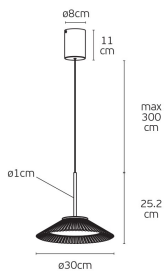

SINCE 1978

LEADING LIGHT

Product Datasheet

vkleadinglight.gr

Amelie

VK/04693/PE/D/B/W

Black. 3000K. 18W. 1833lm. AC220-240V. 85°. Led Bridgelux. Driver KGP. Ceiling/pendant. -20°C → 45°C. 50.000hrs. Clicks 20.000. Dimmable Yes, triac. CRI>90. Aluminum+PC. IP20

IP20

Dimensions

Gallery

Downloads

VK Leading Light

Since 1978

Technical Specifications	
Kelvin	3000K
Power	18W
Voltage	AC220-240V
Fitting	Pendant
Type	Light
Safety class	
Light source	Bridgelux
IP Rating	IP20
CRI	CRI>90
Dimmable	
Lifetime	50.000hrs
Clicks	20,000
Driver	KGP
Cable Length	300cm (max)
Working temperature	-20°C-45°C
PAGE	84 New Products 2026
NICKNAME	Amelie

Physical Specifications	
Family	Amelie
Color	Black
Material	Aluminum+PC
Width	ø30cm
Length	ø30cm
Height	25.2cm +11cm (+300cm of cable)
Net weight of product (kg)	2.20kg
Gross weight with inner box (kg)	2.70kg
Width (inner box)	18cm
Length (inner box)	34.8cm
Height (inner box)	34.3cm

Illumination Data	
Lumen	1833lm
Beam angle	85°
Lighting direction	

Packing Info	
Pcs/carton	3pcs

Certification & Warranty	
Guarantee	2 years