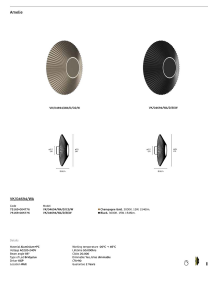

SINCE 1978

LEADING LIGHT

Product Datasheet

vkleadinglight.gr

Amelie

VK/04694/WA/D/B/W

Black. 3000K. 15W. 1546lm. AC220-240V. 85°. Led Bridgelux. Driver KGP.
Wall light. -20°C → 45°C. 50.000hrs. Clicks 20.000. Dimmable Yes, triac.
CRI>90. Aluminum+PC. IP20

IP20

Dimensions

Gallery

Downloads

VK Leading Light

Since 1978

Technical Specifications	
Kelvin	3000K
Power	15W
Voltage	AC220-240V
Fitting	Wall
Type	Light
Safety class	
Light source	Bridgelux
IP Rating	IP20
CRI	CRI>90
Dimmable	 TRIAC
Lifetime	50.000hrs
Clicks	20,000
Driver	KGP
Working temperature	-20°C-45°C
PAGE	86 New Products 2026
NICKNAME	Amelie

Physical Specifications	
Family	Amelie
Color	Black
Material	Aluminum+PC
Width	ø25cm
Length	ø25cm
Height	8.8cm
Net weight of product (kg)	1.20kg
Gross weight with inner box (kg)	1.80kg
Width (inner box)	14.5cm
Length (inner box)	30.8cm
Height (inner box)	31.3cm