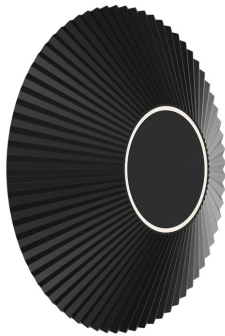

SINCE 1978

LEADING LIGHT

Product Datasheet

vkleadinglight.gr

Amelie

VK/04694/WA/D/B/W

Black. 3000K. 15W. 1546lm. AC220-240V. 85°. Led Bridgelux. Driver KGP.
Wall light. -20°C → 45°C. 50.000hrs. Clicks 20.000. Dimmable Yes, triac.
CRI>90. Aluminum+PC. IP20

IP20

Dimensions

Gallery

Downloads

VK Leading Light

Since 1978

Technical Specifications	
Kelvin	3000K
Power	15W
Voltage	AC220-240V
Fitting	Wall
Type	Light
Safety class	
Light source	Bridgelux
IP Rating	IP20
CRI	CRI>90
Dimmable	 TRIAC
Lifetime	50.000hrs
Clicks	20,000
Driver	KGP
Working temperature	-20°C-45°C
PAGE	86 New Products 2026
NICKNAME	Amelie

Physical Specifications	
Family	Amelie
Color	Black
Material	Aluminum+PC
Width	ø25cm
Length	ø25cm
Height	8.8cm
Net weight of product (kg)	1.20kg
Gross weight with inner box (kg)	1.80kg
Width (inner box)	14.5cm
Length (inner box)	30.8cm
Height (inner box)	31.3cm