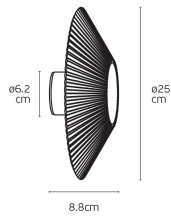

IP20

Dimensions

Gallery

Downloads

VK Leading Light

Since 1978

Technical Specifications	
Kelvin	3000K
Power	15W
Voltage	AC220-240V
Fitting	Wall
Type	Light
Safety class	
Light source	Bridgelux
IP Rating	IP20
CRI	CRI>90
Dimmable	 TRIAC
Lifetime	50.000hrs
Clicks	20,000
Driver	KGP
Working temperature	-20°C-45°C
PAGE	86 New Products 2026
NICKNAME	Amelie

Physical Specifications	
Family	Amelie
Color	Black
Material	Aluminum+PC
Width	ø25cm
Length	ø25cm
Height	8.8cm
Net weight of product (kg)	1.20kg
Gross weight with inner box (kg)	1.80kg
Width (inner box)	14.5cm
Length (inner box)	30.8cm
Height (inner box)	31.3cm