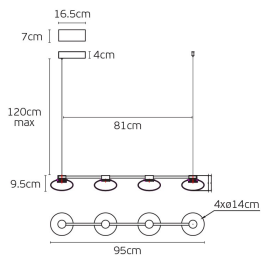

IP20

Dimensions

Gallery

INDICAZIONI: ...

Downloads

VK Leading Light

Since 1978

Technical Specifications	
Kelvin	3000K
Power	27W
Voltage	AC220-240V
Fitting	Pendant
Type	Light
Safety class	
Light source	Lumileds
IP Rating	IP20
CRI	CRI>80
Dimmable	
Lifetime	50.000hrs
Clicks	40,000
Driver	Eaglerise
Working temperature	-20°C-50°C
PAGE	188 New Products 2026
NICKNAME	Diva

Physical Specifications	
Family	Diva
Color	White
Material	Aluminum
Width	ø14cm
Length	95cm
Height	9.5cm + 4cm (+120cm of cable)
Net weight of product (kg)	2.65kg
Gross weight with inner box (kg)	3.4kg
Width (inner box)	22cm
Length (inner box)	135cm
Height (inner box)	15cm